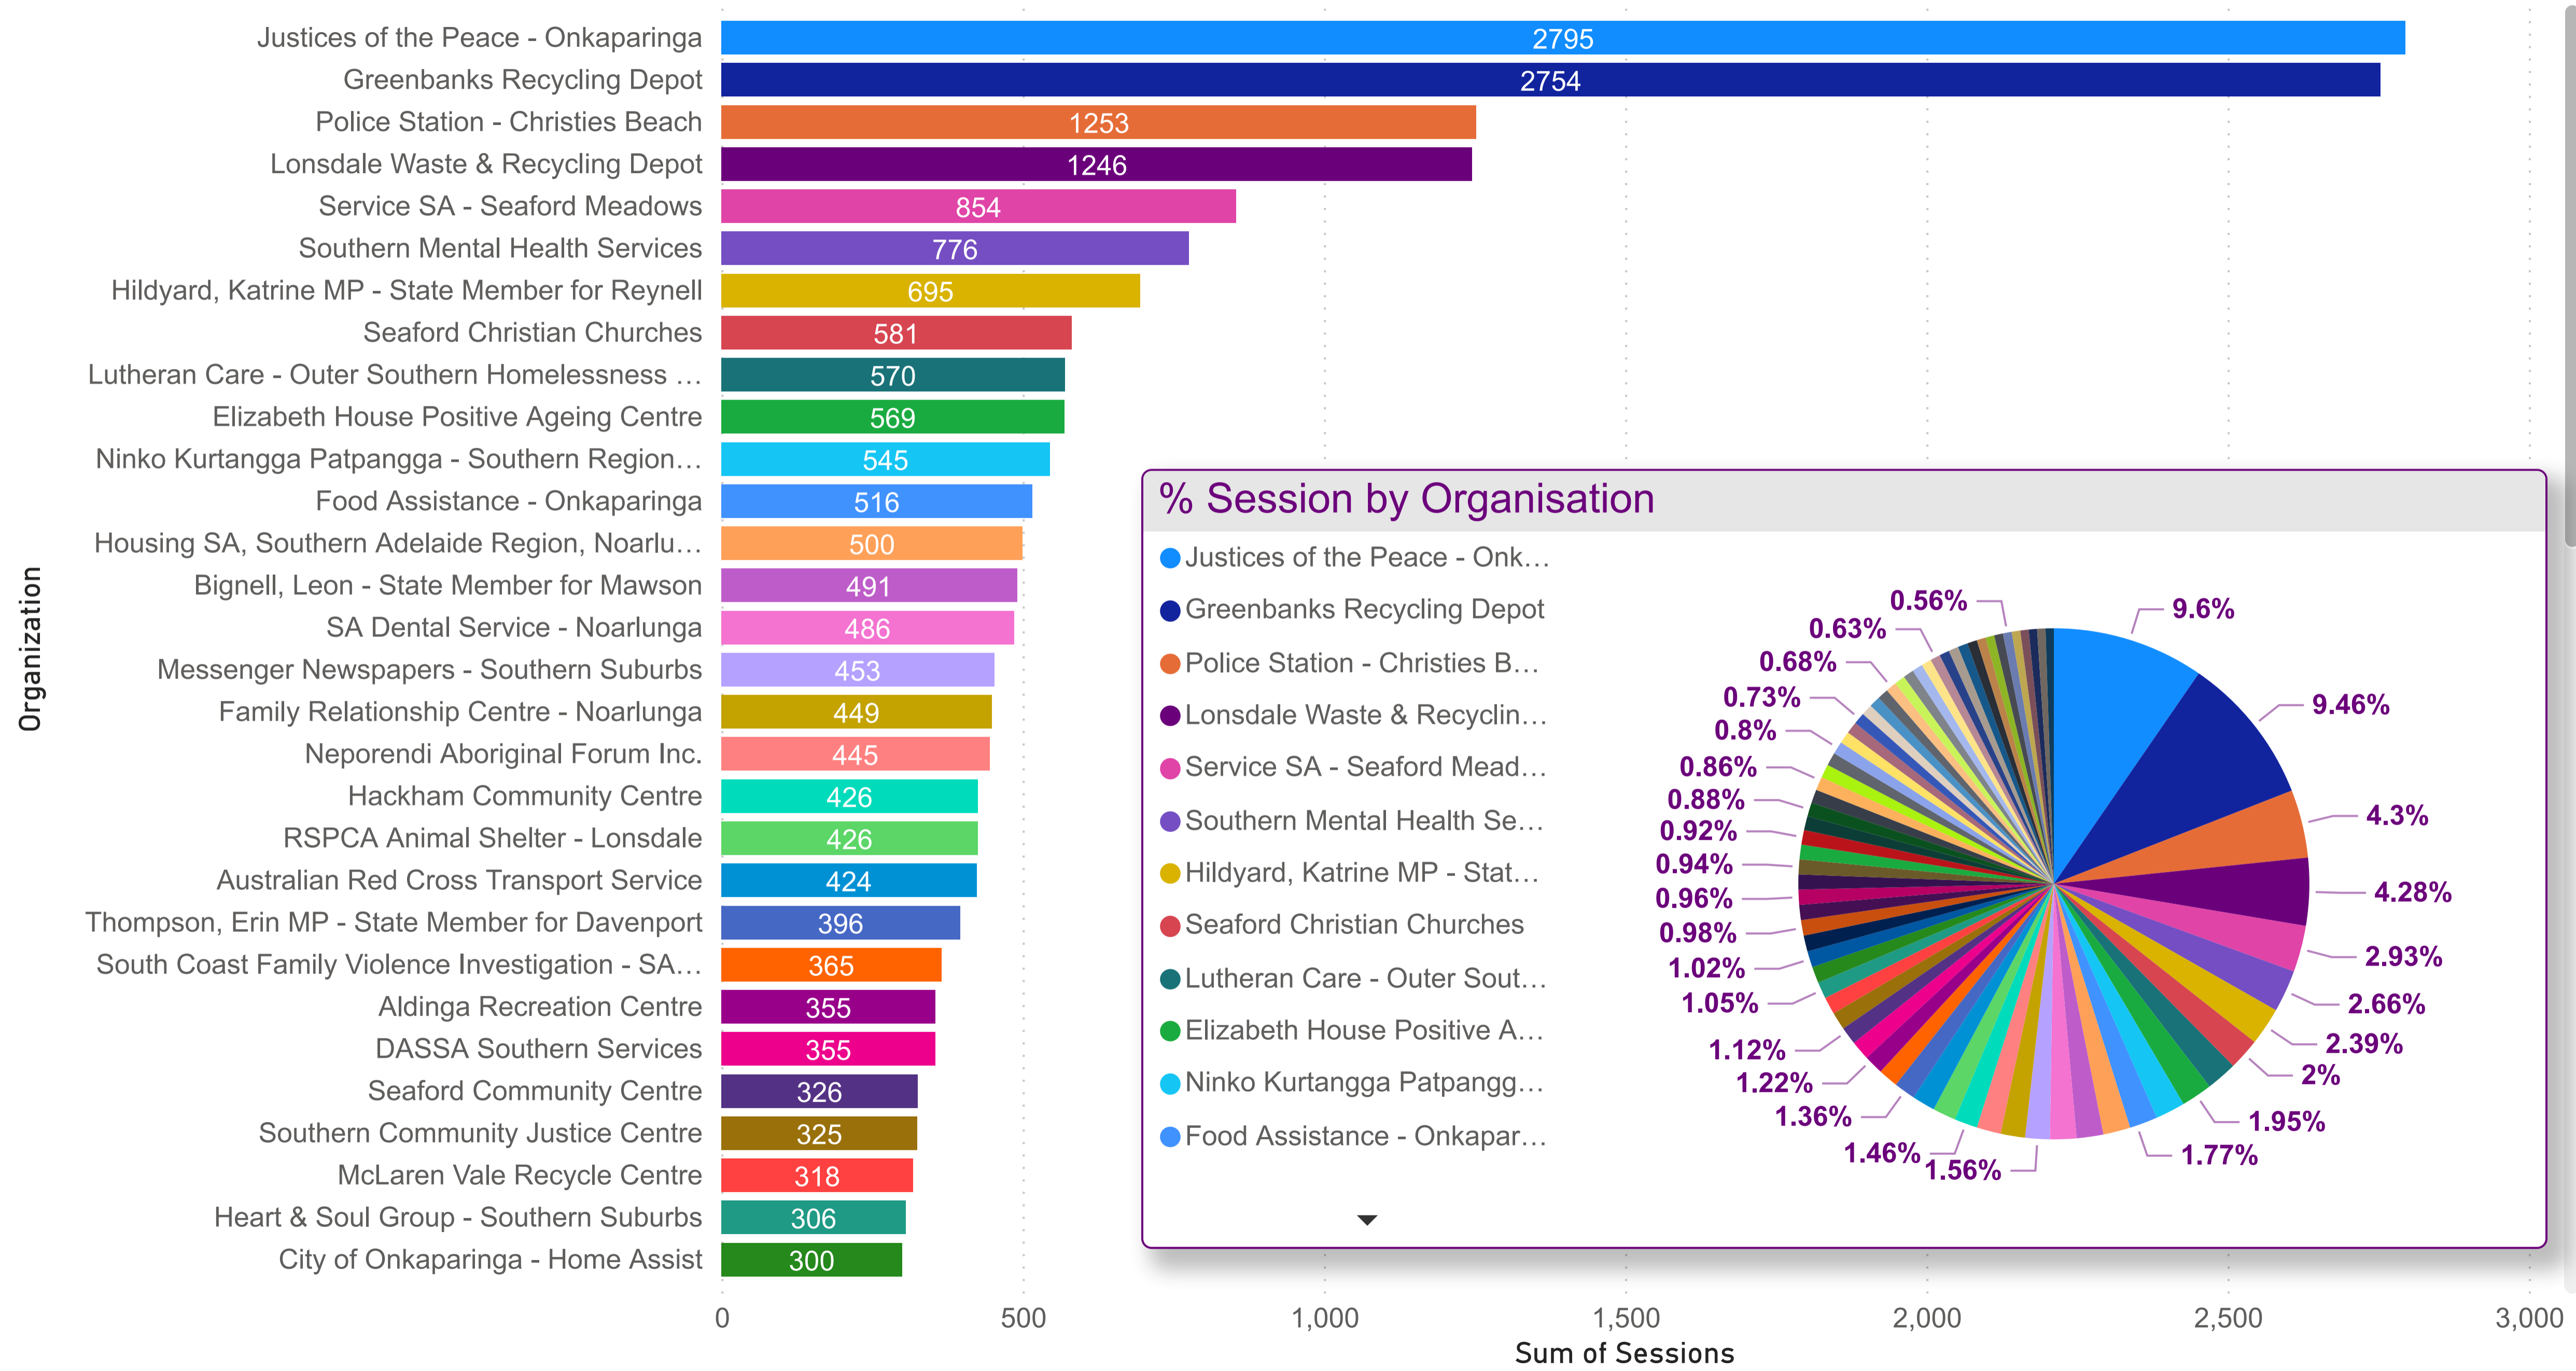

Onkaparinga Council - Organisation Count by Primary Category (FY 2021 - 2022)

Primary Category

Onkaparinga Council - Session by Organisation (FY 2021 - 2022)

FY 2021 - 2022

Primary Category, Organization

- ▶ Accommodation
- ▶ Animals, Birds
- ▶ Citizenship, Nationality
- ▶ Communication & Information Services
- ▶ Community Organisation & Development
- ▶ Education
- ▶ Employment
- ▶ Environment & Heritage
- ▶ Finance, Income, Business
- ▶ Government
- ▶ Health & Disability
- ▶ Law & Justice
- ▶ Material & Practical Needs
- ▶ Personal & Family Support
- ▶ Public Safety
- ▶ Recreation
- ▶ Religions & Philosophies
- ▶ Service Moved or Closed
- ▶ Transport

| Organization | Sum of Sessions |
|--|-----------------|
| 40 Army Cadet Unit - Noarlunga | 73 |
| 40 Plus Gym | 15 |
| 4th Generation Clinics | 214 |
| 50 plus Activity Club | 144 |
| A Cake You Crave | 3 |
| Aberfoyle Campus Schools OSHC | 95 |
| Aberfoyle Community Centre | 142 |
| Aberfoyle Hub Preschool | 8 |
| Aberfoyle Hub R-7 School | 1 |
| Aberfoyle Park Baptist Church | 38 |
| Aberfoyle Park Campus Preschool | 1 |
| Aberfoyle Park Christadelphian Ecclesia | 12 |
| Aberfoyle Park High School | 70 |
| Aberfoyle Park Post Office | 32 |
| Aberfoyle Park Primary School Campus | 45 |
| Aberfoyle Park Schools Ministry Network | 8 |
| Aberfoyle Social Links – for over 65 years of age | 47 |
| Aberfoyle Walkers | 12 |
| Aboriginal Health Services - Noarlunga and Clovelly Park | 107 |
| ACH Group Inc. - Health & Community Services Southern | 49 |
| ACH Group Inc. - Social Links | 22 |
| ACH Group Residential Care - Colton Court | 3 |
| Total | 56865 |