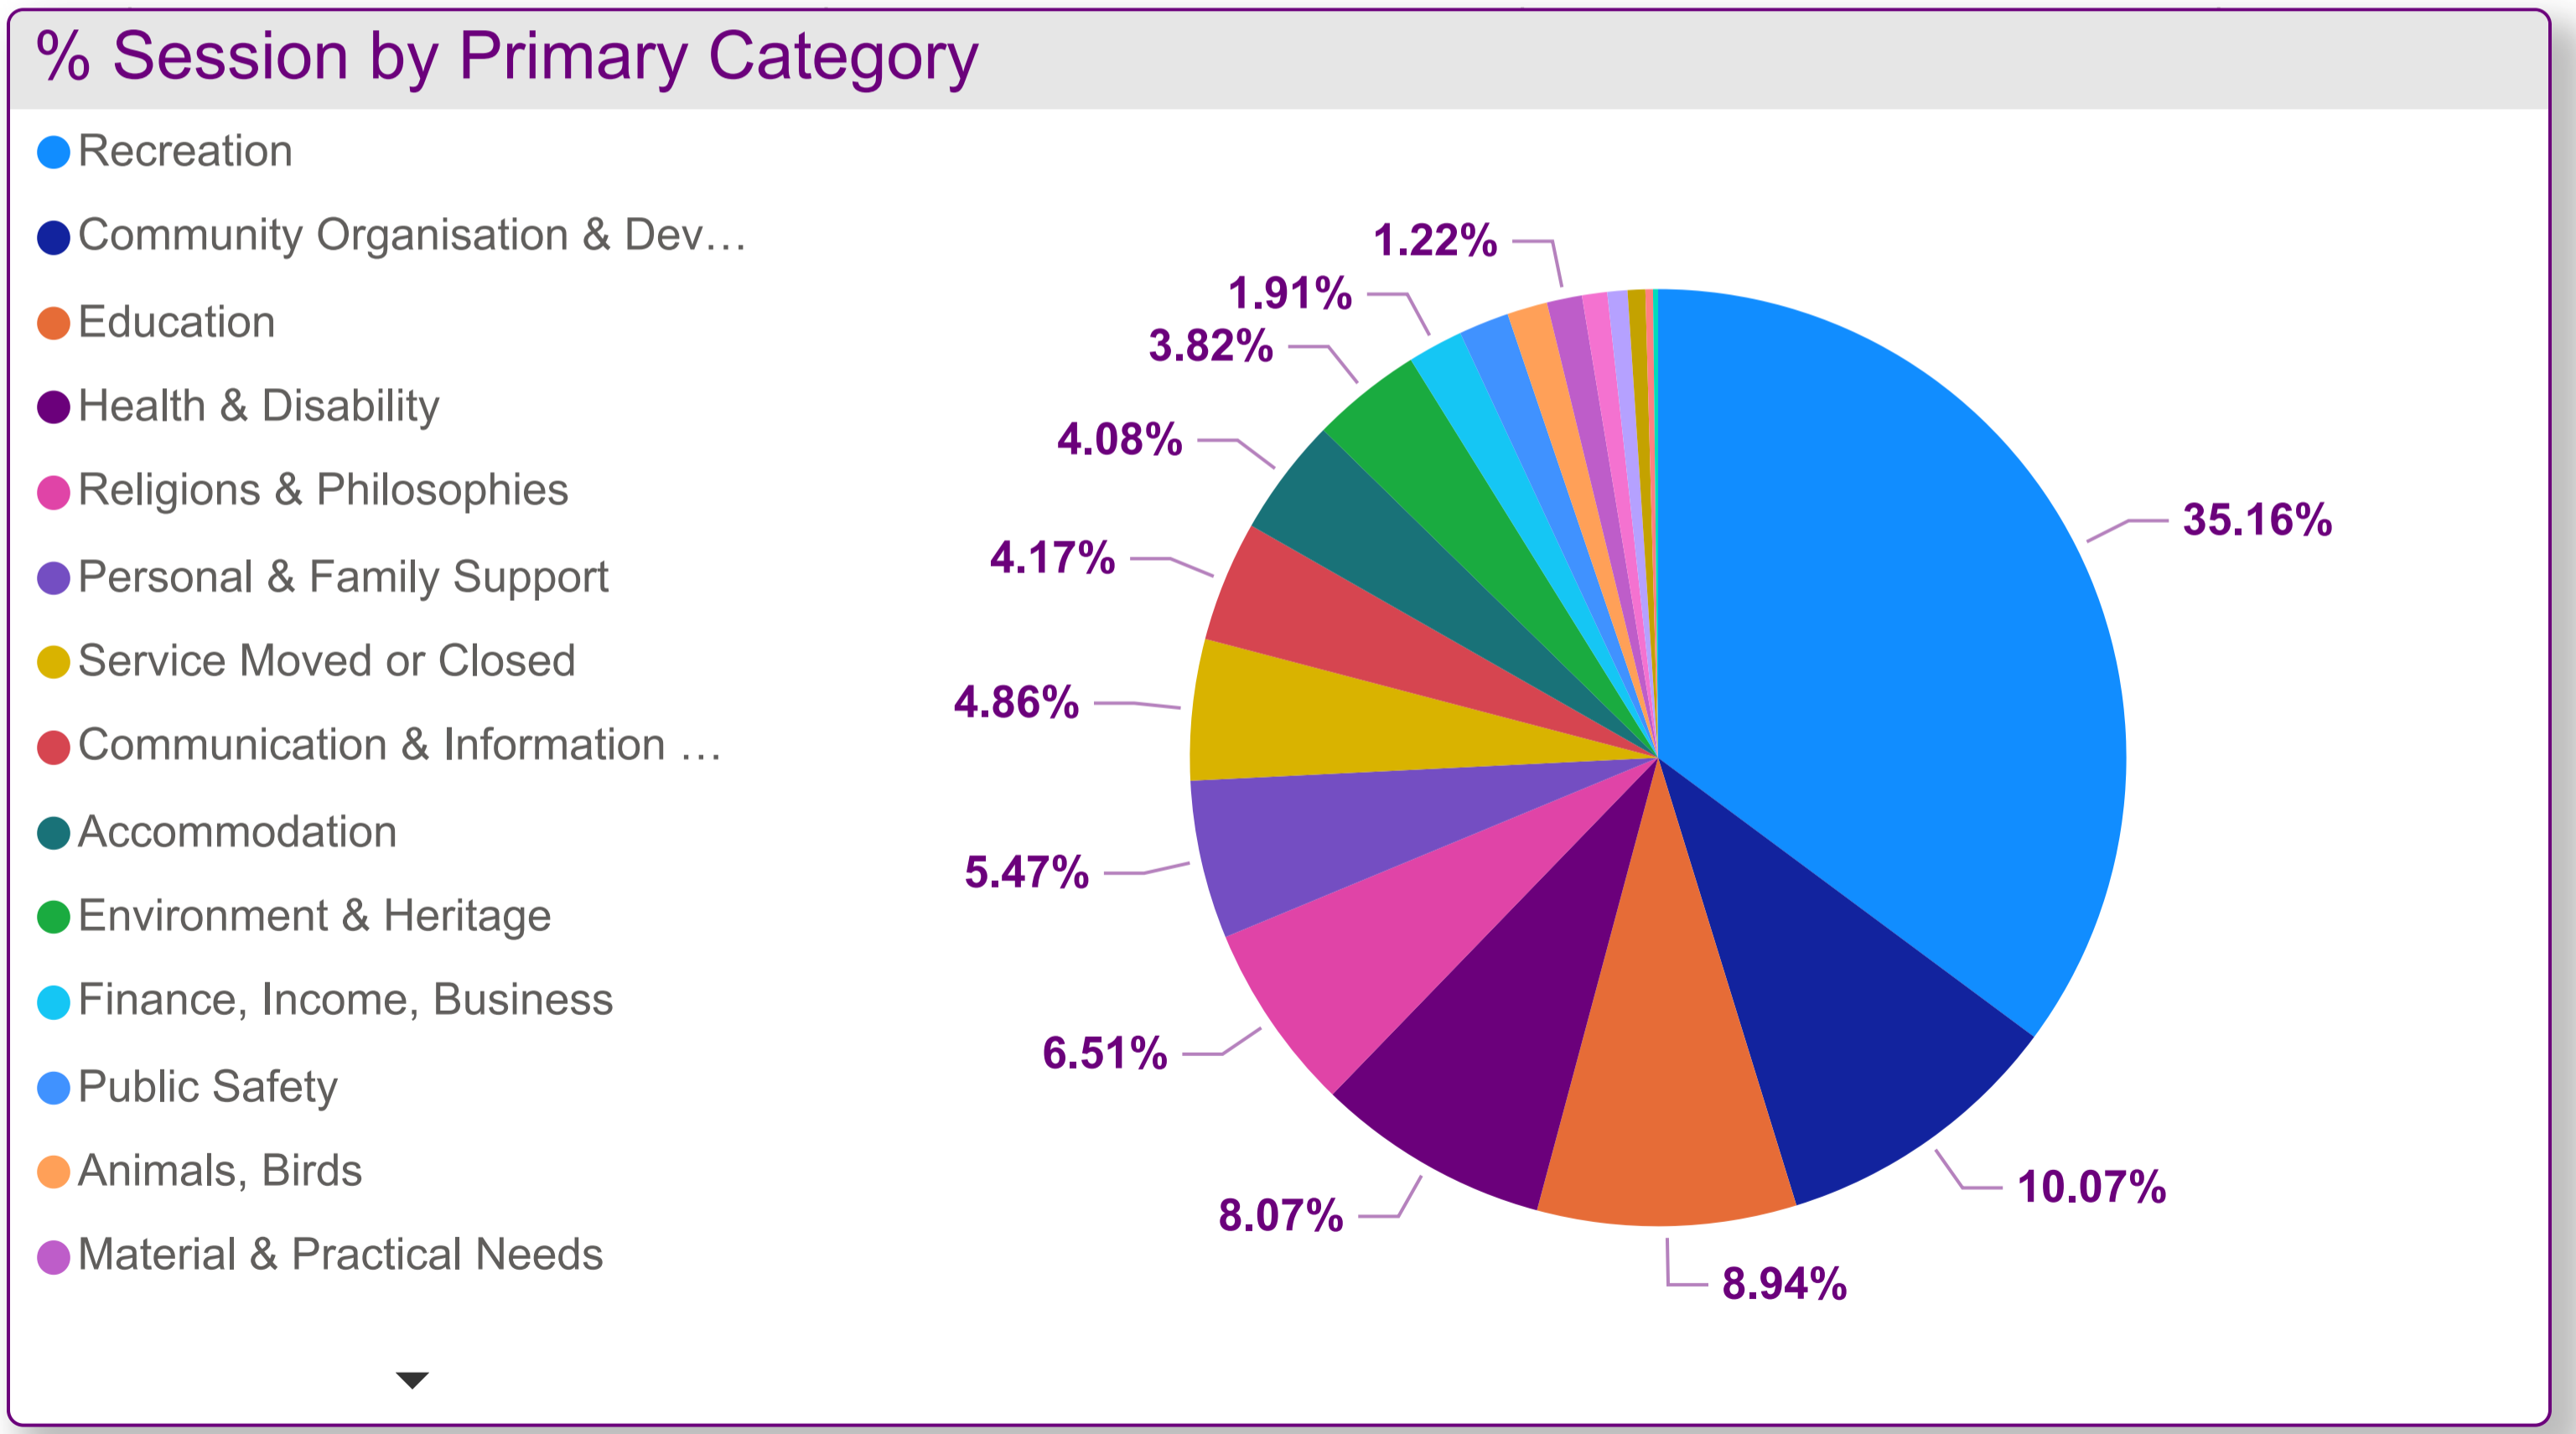

Onkaparinga Council - Organisation Count by Primary Category (FY 2021 - 2022)

Primary Category

Onkaparinga Council - Session by Organisation (FY 2021 - 2022)

FY 2021 - 2022

Primary Category, Organization

- ▶ Accommodation
- ▶ Animals, Birds
- ▶ Citizenship, Nationality
- ▶ Communication & Information Services
- ▶ Community Organisation & Development
- ▶ Education
- ▶ Employment
- ▶ Environment & Heritage
- ▶ Finance, Income, Business
- ▶ Government
- ▶ Health & Disability
- ▶ Law & Justice
- ▶ Material & Practical Needs
- ▶ Personal & Family Support
- ▶ Public Safety
- ▶ Recreation
- ▶ Religions & Philosophies
- ▶ Service Moved or Closed
- ▶ Transport