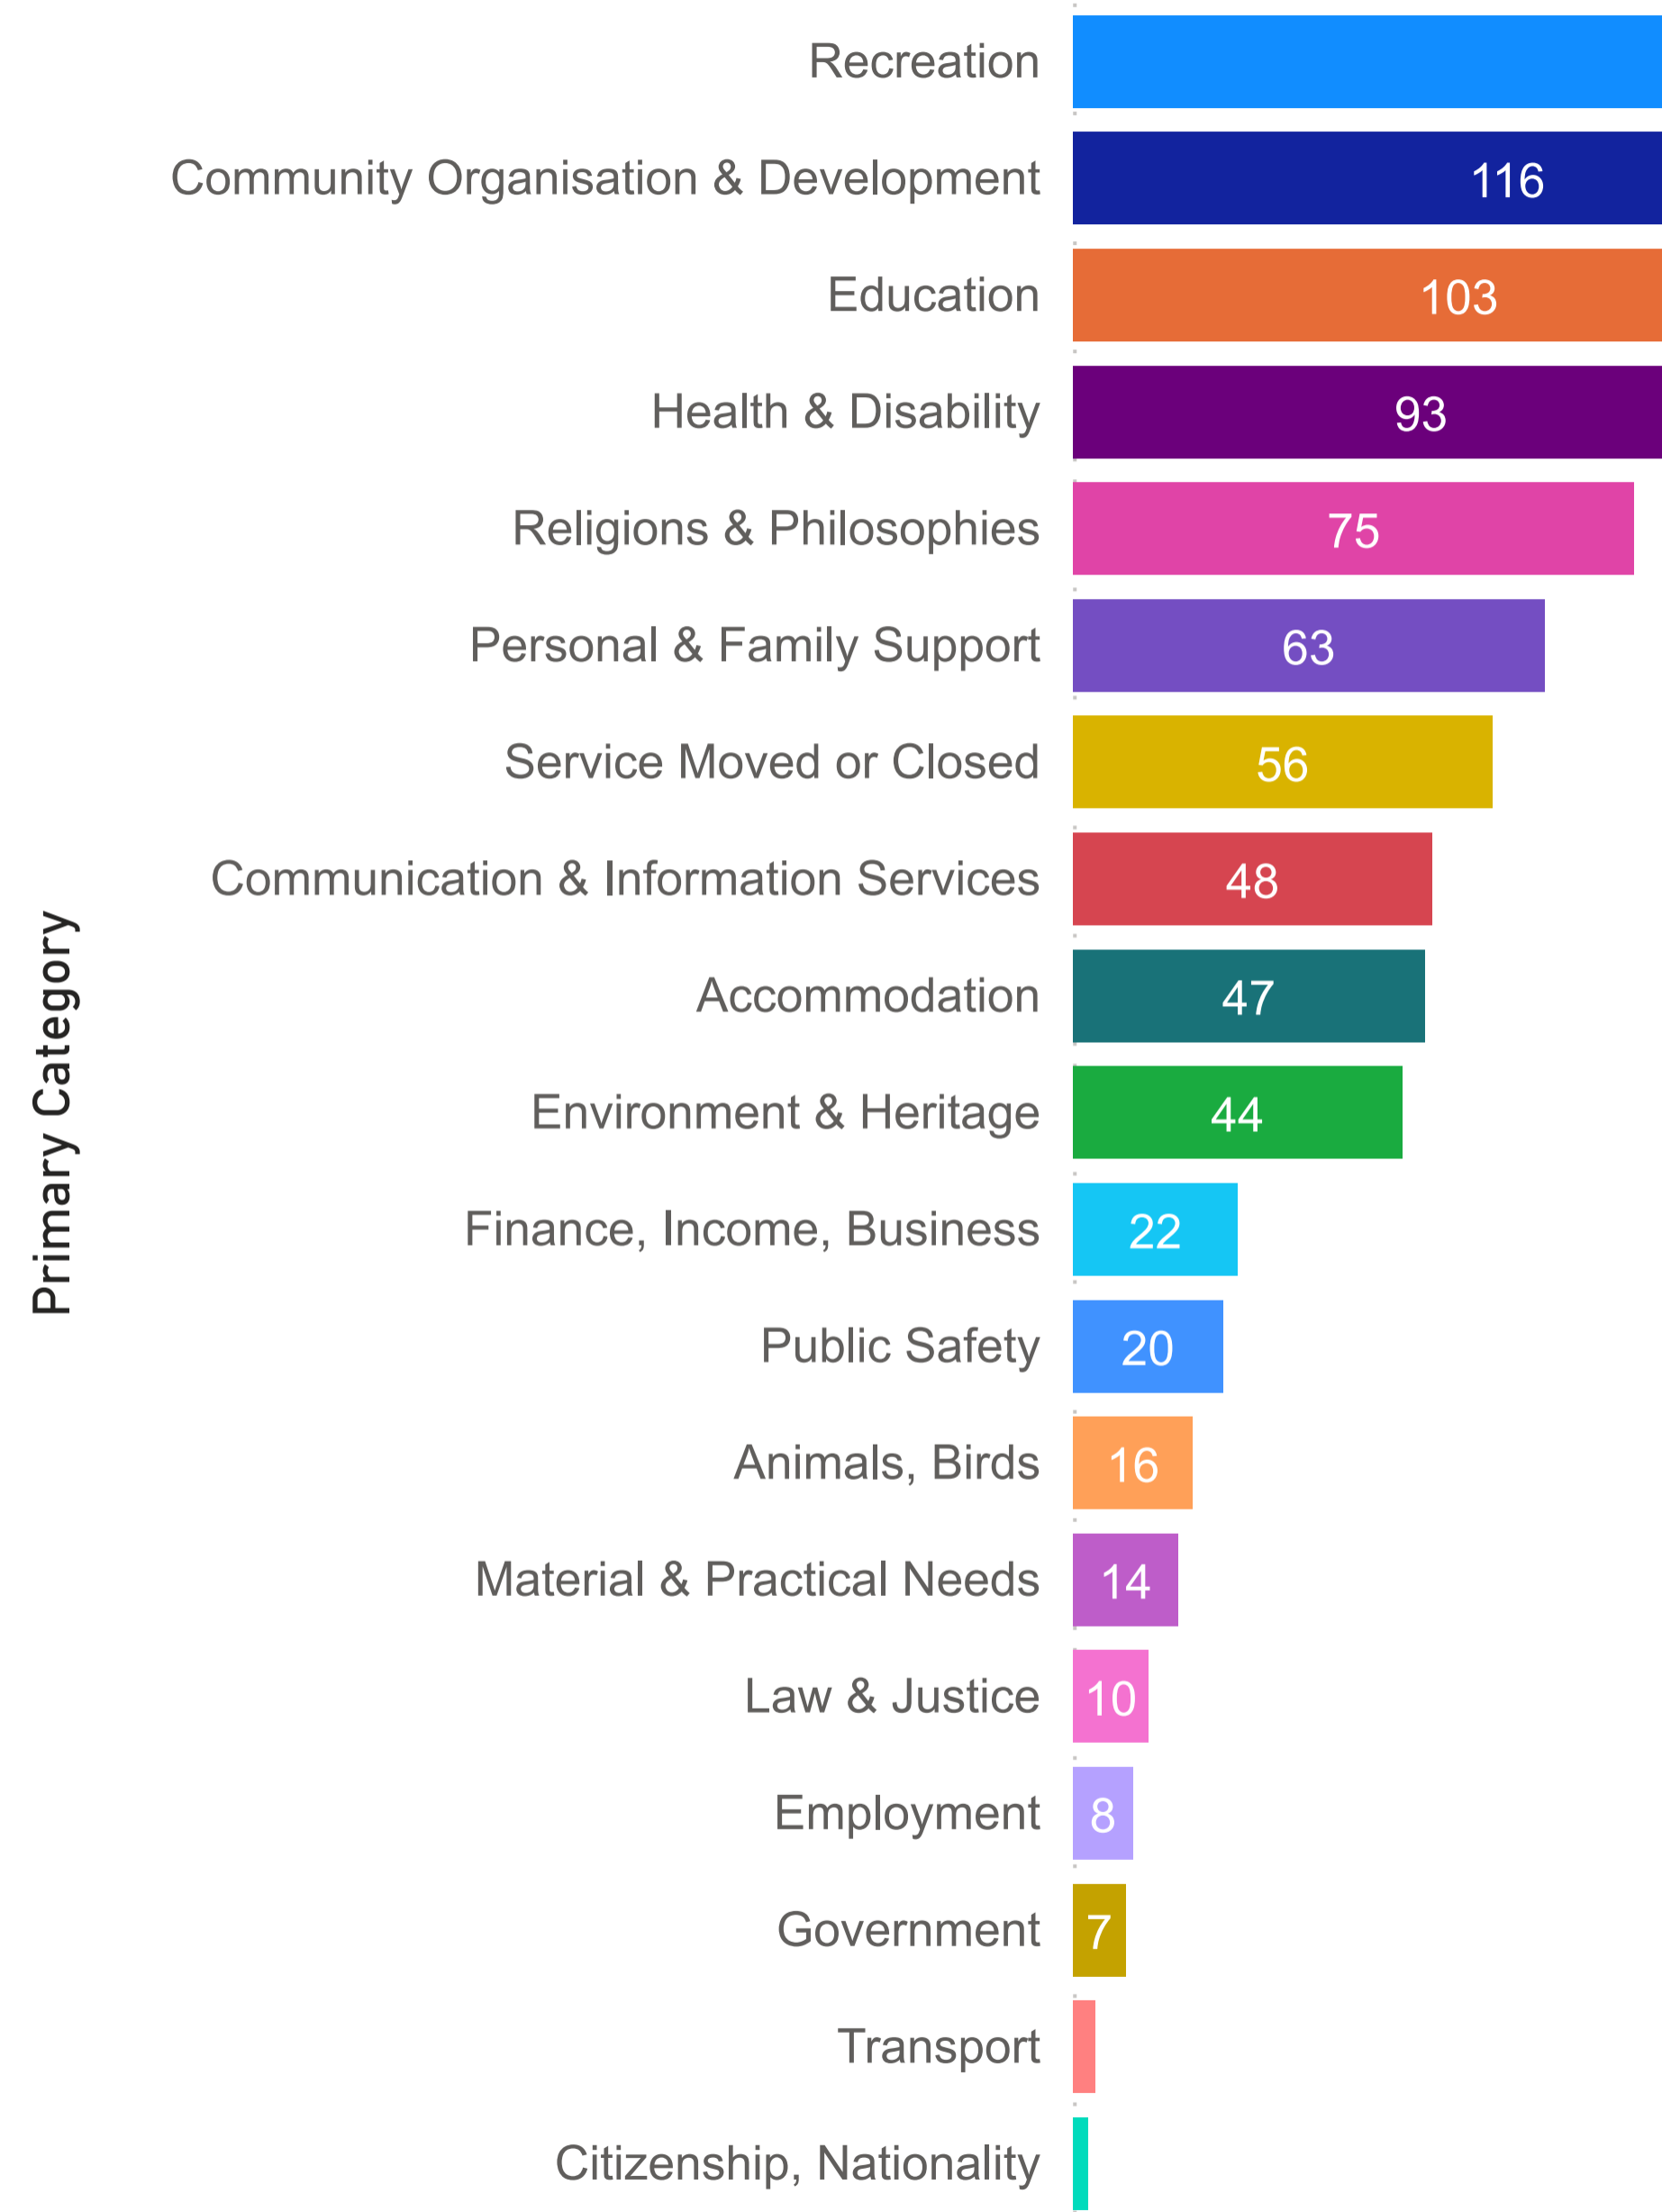

Onkaparinga Council - Organisation Count by Primary Category (FY 2021 - 2022)

Primary Category

Onkaparinga Council - Session by Organisation (FY 2021 - 2022)

FY 2021 - 2022

Primary Category, Organization

- ▶ Accommodation
- ▶ Animals, Birds
- ▶ Citizenship, Nationality
- ▶ Communication & Information Services
- ▶ Community Organisation & Development
- ▶ Education
- ▶ Employment
- ▶ Environment & Heritage
- ▶ Finance, Income, Business
- ▶ Government
- ▶ Health & Disability
- ▶ Law & Justice
- ▶ Material & Practical Needs
- ▶ Personal & Family Support
- ▶ Public Safety
- ▶ Recreation
- ▶ Religions & Philosophies
- ▶ Service Moved or Closed
- ▶ Transport

| Organization | Sum of Sessions |
|--|-----------------|
| 40 Army Cadet Unit - Noarlunga | 73 |
| 40 Plus Gym | 15 |
| 4th Generation Clinics | 214 |
| 50 plus Activity Club | 144 |
| A Cake You Crave | 3 |
| Aberfoyle Campus Schools OSHC | 95 |
| Aberfoyle Community Centre | 142 |
| Aberfoyle Hub Preschool | 8 |
| Aberfoyle Hub R-7 School | 1 |
| Aberfoyle Park Baptist Church | 38 |
| Aberfoyle Park Campus Preschool | 1 |
| Aberfoyle Park Christadelphian Ecclesia | 12 |
| Aberfoyle Park High School | 70 |
| Aberfoyle Park Post Office | 32 |
| Aberfoyle Park Primary School Campus | 45 |
| Aberfoyle Park Schools Ministry Network | 8 |
| Aberfoyle Social Links – for over 65 years of age | 47 |
| Aberfoyle Walkers | 12 |
| Aboriginal Health Services - Noarlunga and Clovelly Park | 107 |
| ACH Group Inc. - Health & Community Services Southern | 49 |
| ACH Group Inc. - Social Links | 22 |
| ACH Group Residential Care - Colton Court | 3 |
| Total | 56865 |